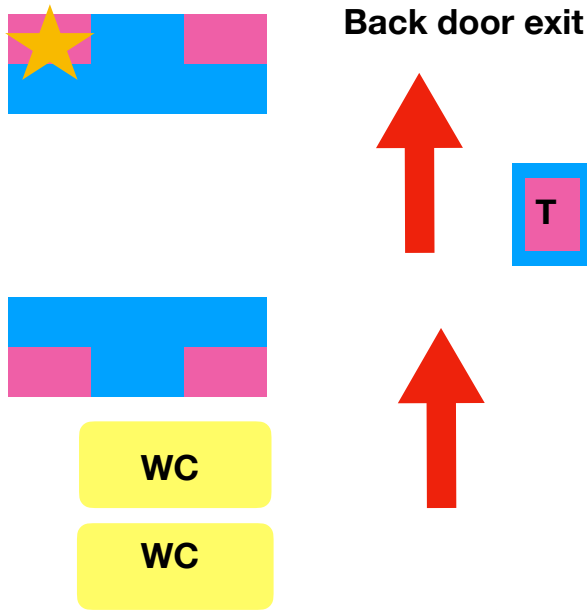

New Centre Layout: Return after Lockdown (not to scale)

Library room: Assessments and Teacher PC

Ocean Room : (1 Teacher 2 students)

Camper and Puzzle Room :
(1 Teacher 2 students)

Reception
Desk

70 Hutton
Road

Front door entrance

68 Hutton Road
(downstairs)

Kitchen/Storage:

68 Hutton Road
(upstairs)

Back door: Exit down
outside stairs

Photocopier

Stairs:

WC