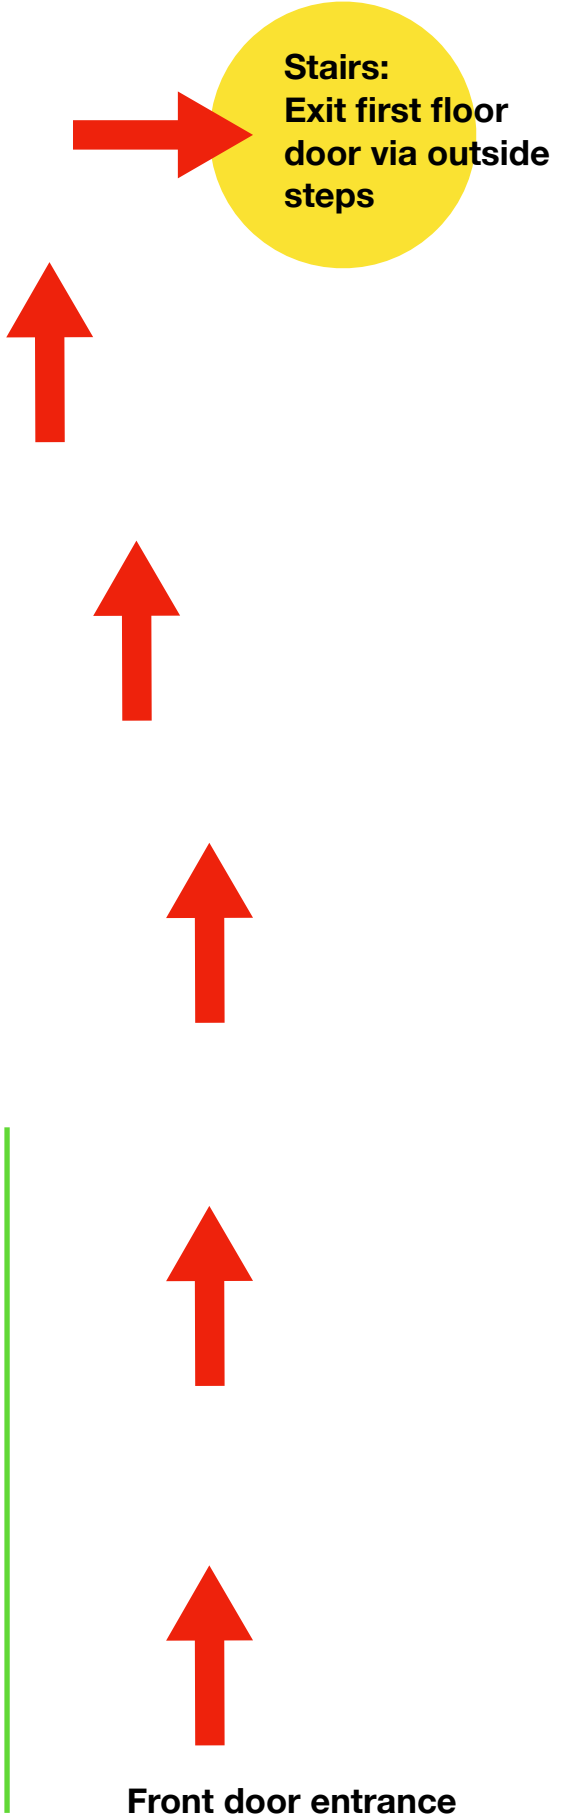

New Centre Layout: Return after Lockdown (not to scale)

Library room: Assessments and Teacher PC

Ocean Room : (1 Teacher 2 students)

Camper and Puzzle Room :
(1 Teacher 2 students)

Reception
Desk

70 Hutton
Road

Front door entrance

68 Hutton Road
(downstairs)

Kitchen/Storage:

68 Hutton Road
(upstairs)

Back door: Exit down
outside stairs

Photocopier

Stairs:

WC